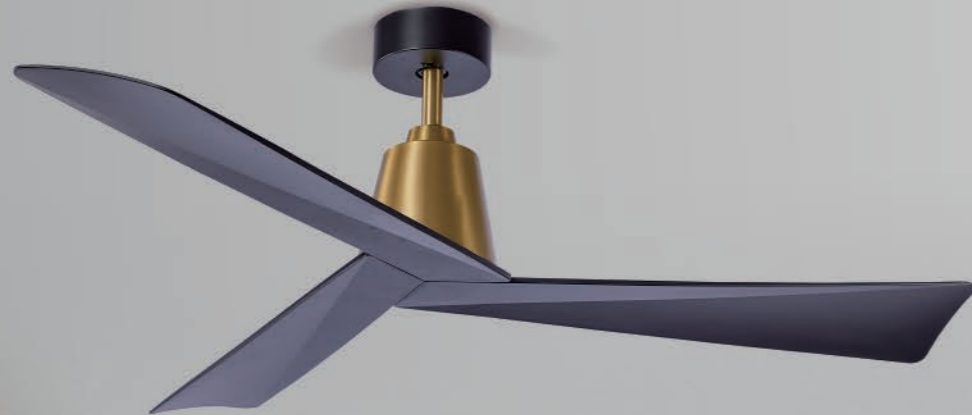

Control with the Smart Life App

WORKS WITH alexa

works with Hey Google